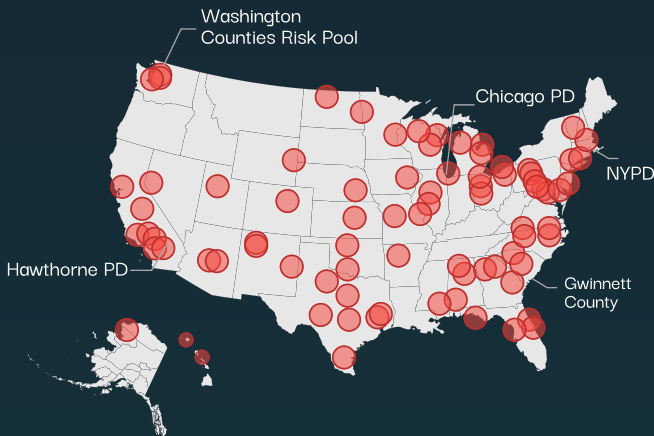

STREET SMARTS VR

Train like you're there,
Respond at your best

Academic Partnerships

ALERRT

ALERRT has leveraged SSVR's immersive VR technology to significantly improve training standards. This collaboration focuses on refining officers' real-world reaction abilities and ensuring community safety, backed by an academic study demonstrating VR's impact on effectively managing officers' stress.

MHCRT

In collaboration with Wilfred Laurier University's Mental Health Crisis Response Training (MHCRT) and Ontario police, SSVR enables the delivery of a comprehensive training package. This includes an online curriculum with scenarios and evaluations, focusing on de-escalation techniques and mental health crisis response for frontline officers.

Training the Best in 32 States

Use Cases

Active Shooter

Marksmanship

Corrections

De-escalation

Use of Force

Vehicle Stop